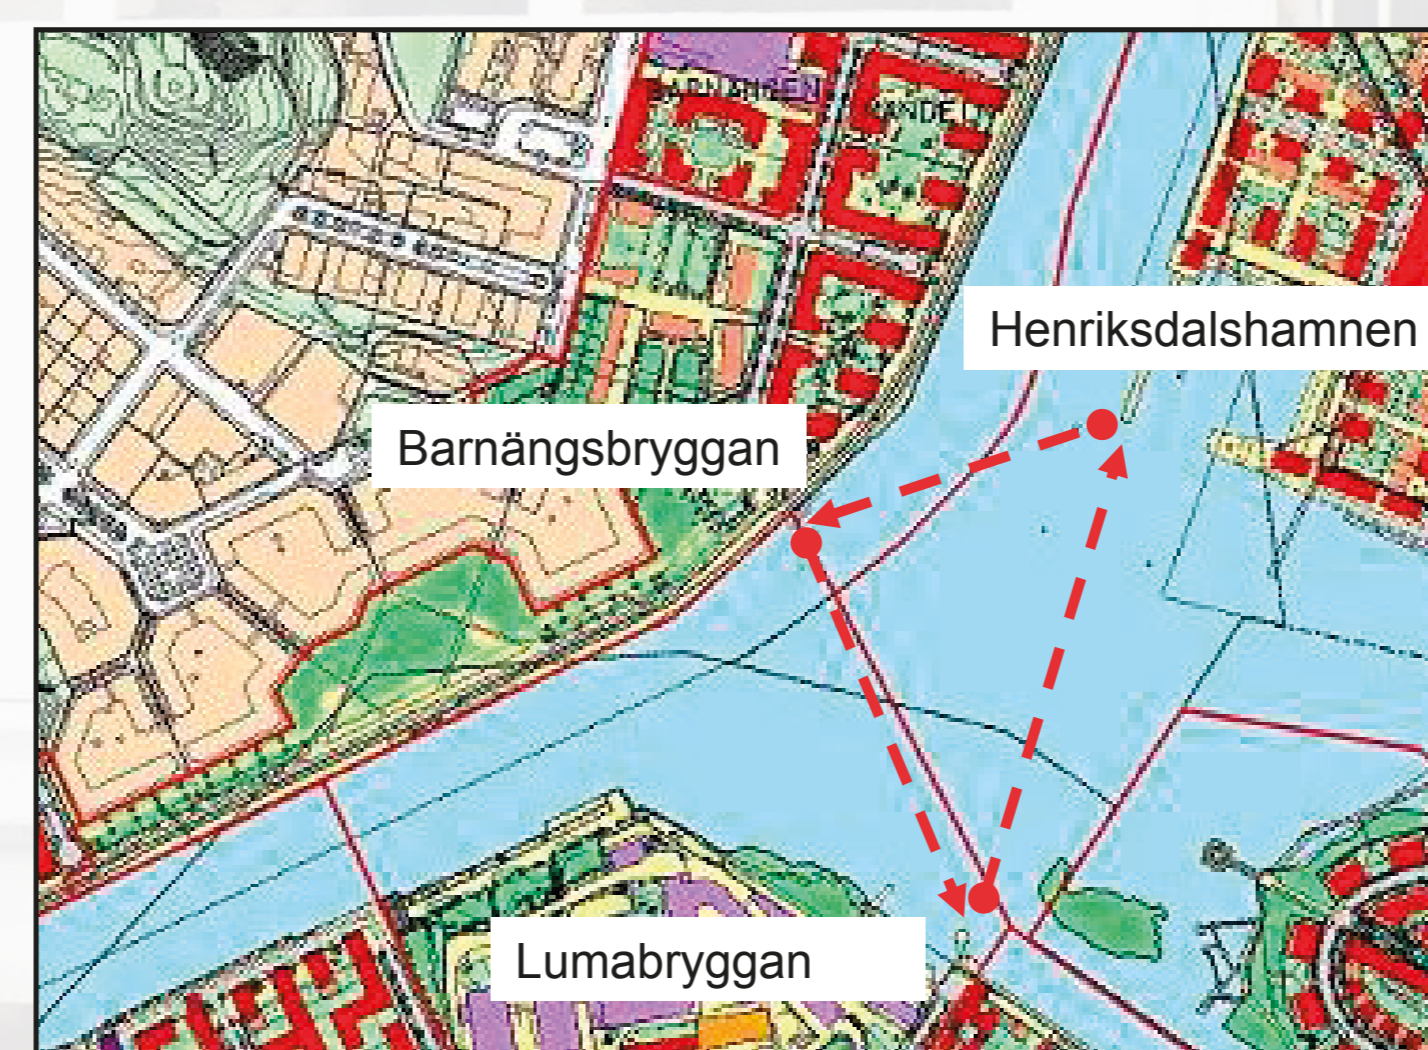

Fotnot:

Röda dagar trafikeras som helg
Julafton, nyårsafton samt midsommarafton
trafikeras som helg

Allmänt

Resan är avgiftsfri.

Ungefärliga avgångstider. Vid frågor, kontakta farjetrafik.expl@stockholm.se

Cykel får medföras

Se www.ressel.se för ytterligare och aktuell information

Stockholms
stad